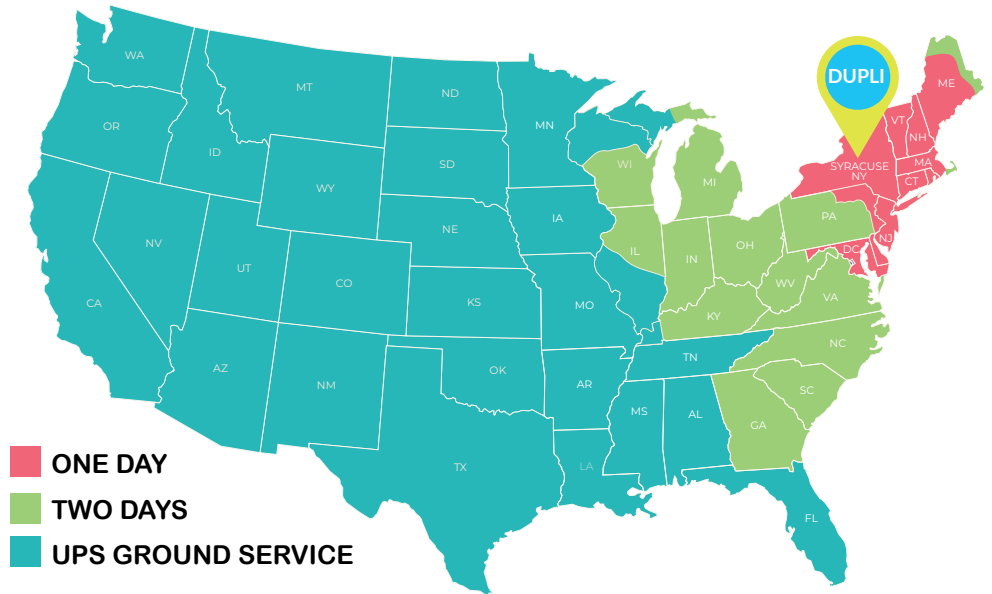

Ship anywhere in the North East United States at UPS Ground Rates
Access to volume discounts on shipping rates

Syracuse, New York

Strategic Location in the Northeastern US

- ✓ Located in Syracuse, NY
- ✓ One mile from NYS Thruway (I-90)
- ✓ One mile from I-690, I-481 and I-81
- ✓ Minutes to Hancock International Airport
- ✓ Minutes to the UPS and Fedex Hubs

This Map is for Reference Only. Verify Exact Shipping Rates Using Zip Codes.

Visit us today at www.duplionline.com

Call or Email Chris Keevil Today To Learn More

Chris Keevil
Fulfillment Consultant

O: 315.234.7233
M: 315.427.1469
E: ckeevil@duplionline.com

Dupli is an industry leading commercial printer that ships over 1500 uniquely printed orders per day. Over the years we have grown with superior service and a continued effort to bring value to our customer base.