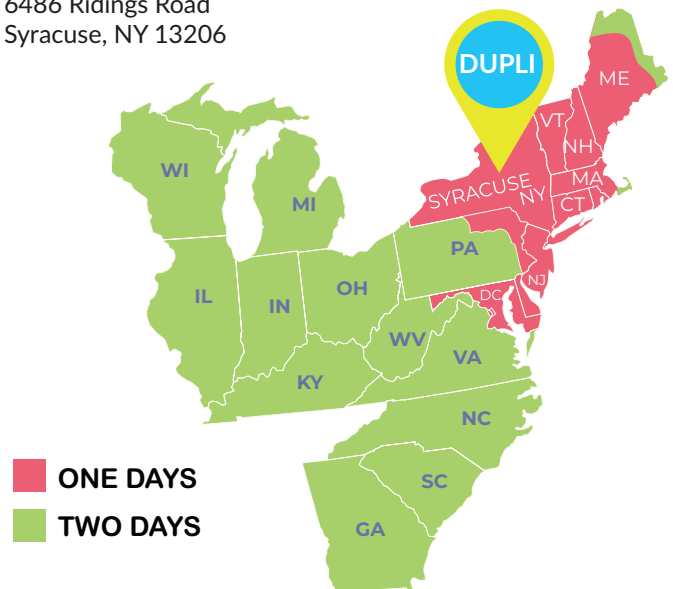

***80,000 Separate Square Foot Warehouse***

***Located One Mile From Amazon, Fed-Ex and UPS Hubs***

***Located One Mile From I-81, NYS Thruway and Syracuse International Airport***

***View Real Time Inventory***

***Ship anywhere in the  
Northeastern United States  
at UPS Ground Rates***

Dupli is an industry leading commercial printer that ships over 1500 uniquely printed orders per day. Over the years we have grown with superior service and a continued effort to bring value to our customer base.

***Visit [www.duplionline.com](http://www.duplionline.com) or  
Email [sales@duplionline.com](mailto:sales@duplionline.com) today!***

6486 Ridings Road  
Syracuse, NY 13206

*This Map is for Reference Only. Verify Exact Shipping Rates Using Zip Codes.*